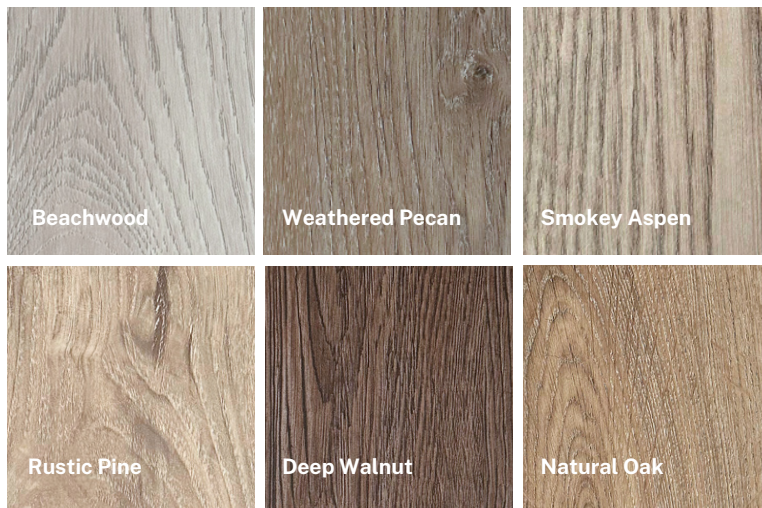

# LUXURY SPC VINYL FLOORING

Specifications	Standard	Premium-Core
Thickness	5 mm	6.5 mm
Wear layer	12 mil	20 mil
Size	7" x 60"	8.89" x 60"
Installation	Floating click	Floating click
Collection	Standard	Premium
Home Warranty	20 year	20 year
Commercial Warranty	5 year	5 year
Pricing	\$2.90	\$4.00

## Standard Colors

## Premium-Core Colors